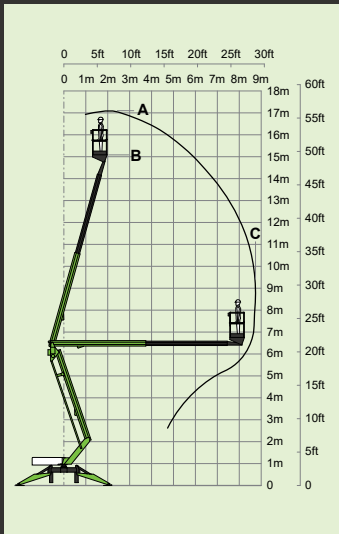

2m  
6ft 7in

1.6m  
5ft 3in

3.8m  
12ft 6in

5.55m  
18ft 3in

**Bi-Energy**

# nifty 170

17.1m  
56ft  
(A)

15.1m  
49ft 6in  
(B)

8.7m  
28ft 6in  
(C)

2160kg  
4760lbs

200kg  
440lbs

14%  
8°

1.1m x 0.65m  
3ft 7in x 2ft 2in

2.15m  
7ft

1.65m  
5ft 5in

4.4m  
14ft 5in

6.2m  
20ft 4in

**Bi-Energy**

# nifty TD120T

12.2m  
40ft  
(A)

10.2m  
33ft 6in  
(B)

6.1m  
20ft  
(C)

1890kg  
4170lbs

200kg  
440lbs

13%  
7.6°

1.1m x 0.65m  
3ft 7in x 2ft 2in