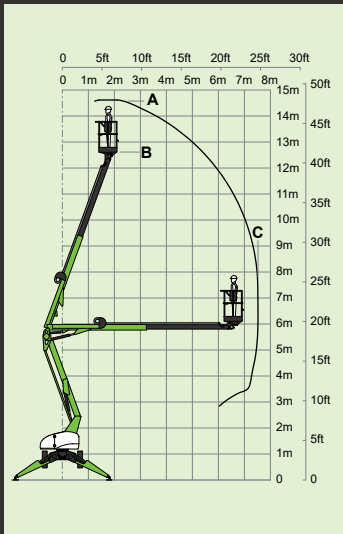

# nifty 150T

14.7m  
48ft 6in  
(A)

12.7m  
42ft  
(B)

7.55m  
25ft  
(C)

1775kg  
3915lbs

225kg  
500lbs

23%  
13°

1.4m x 0.7m  
4ft 7in x 2ft 4in

2m  
6ft 7in

1.6m  
5ft 3in

3.8m  
12ft 6in

5.55m  
18ft 3in

**Bi-Energy**

# nifty 170

17.1m  
56ft  
(A)

15.1m  
49ft 6in  
(B)

8.7m  
28ft 6in  
(C)

2160kg  
4760lbs

200kg  
440lbs

14%  
8°

1.1m x 0.65m  
3ft 7in x 2ft 2in

2.15m  
7ft

1.65m  
5ft 5in

4.4m  
14ft 5in

6.2m  
20ft 4in

**Bi-Energy**