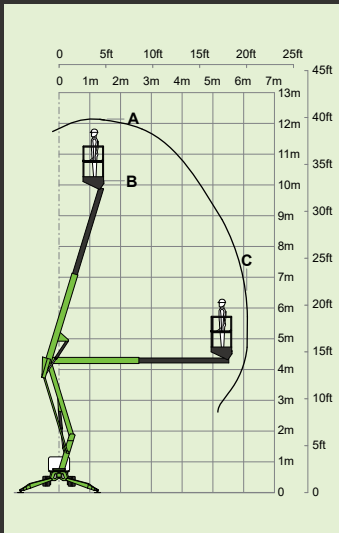

# nifty 170

17.1m  
56ft  
(A)

15.1m  
49ft 6in  
(B)

8.7m  
28ft 6in  
(C)

2160kg  
4760lbs

200kg  
440lbs

14%  
8°

1.1m x 0.65m  
3ft 7in x 2ft 2in

2.15m  
7ft

1.65m  
5ft 5in

4.4m  
14ft 5in

6.2m  
20ft 4in

**Bi-Energy**

# nifty TD120T

12.2m  
40ft  
(A)

10.2m  
33ft 6in  
(B)

6.1m  
20ft  
(C)

1890kg  
4170lbs

200kg  
440lbs

13%  
7.6°

1.1m x 0.65m  
3ft 7in x 2ft 2in

1.9m  
6ft 3in

1.1m  
3ft 7in

3.55m  
11ft 8in

3.95m  
13ft

1.6km/h  
1mph

60%  
31°

Bi-Energy

Gen<sup>2</sup> Hybrid