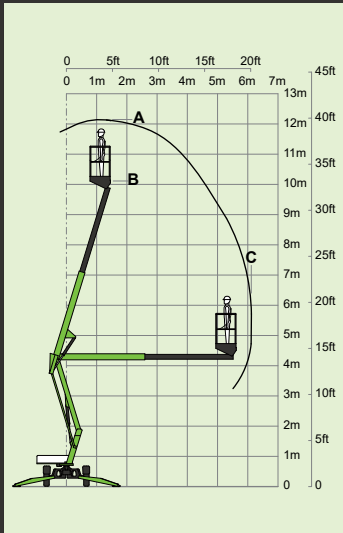

# nifty 120T

12.2m  
40ft  
(A)

10.2m  
33ft 6in  
(B)

6.1m  
20ft  
(C)

1400kg  
3100lbs

200kg  
440lbs

11%  
6°

1.1m x 0.65m  
3ft 7in x 2ft 2in

1.9m  
6ft 3in

1.1m  
3ft 7in

1.5m  
4ft 11in

3.55m  
11ft 8in

4.5m  
14ft 9in

**Bi-Energy**

# nifty 150T

14.7m  
48ft 6in  
(A)

12.7m  
42ft  
(B)

7.55m  
25ft  
(C)

1775kg  
3915lbs

225kg  
500lbs

23%  
13°

1.4m x 0.7m  
4ft 7in x 2ft 4in

2m  
6ft 7in

1.6m  
5ft 3in

3.8m  
12ft 6in

5.55m  
18ft 3in

**Bi-Energy**